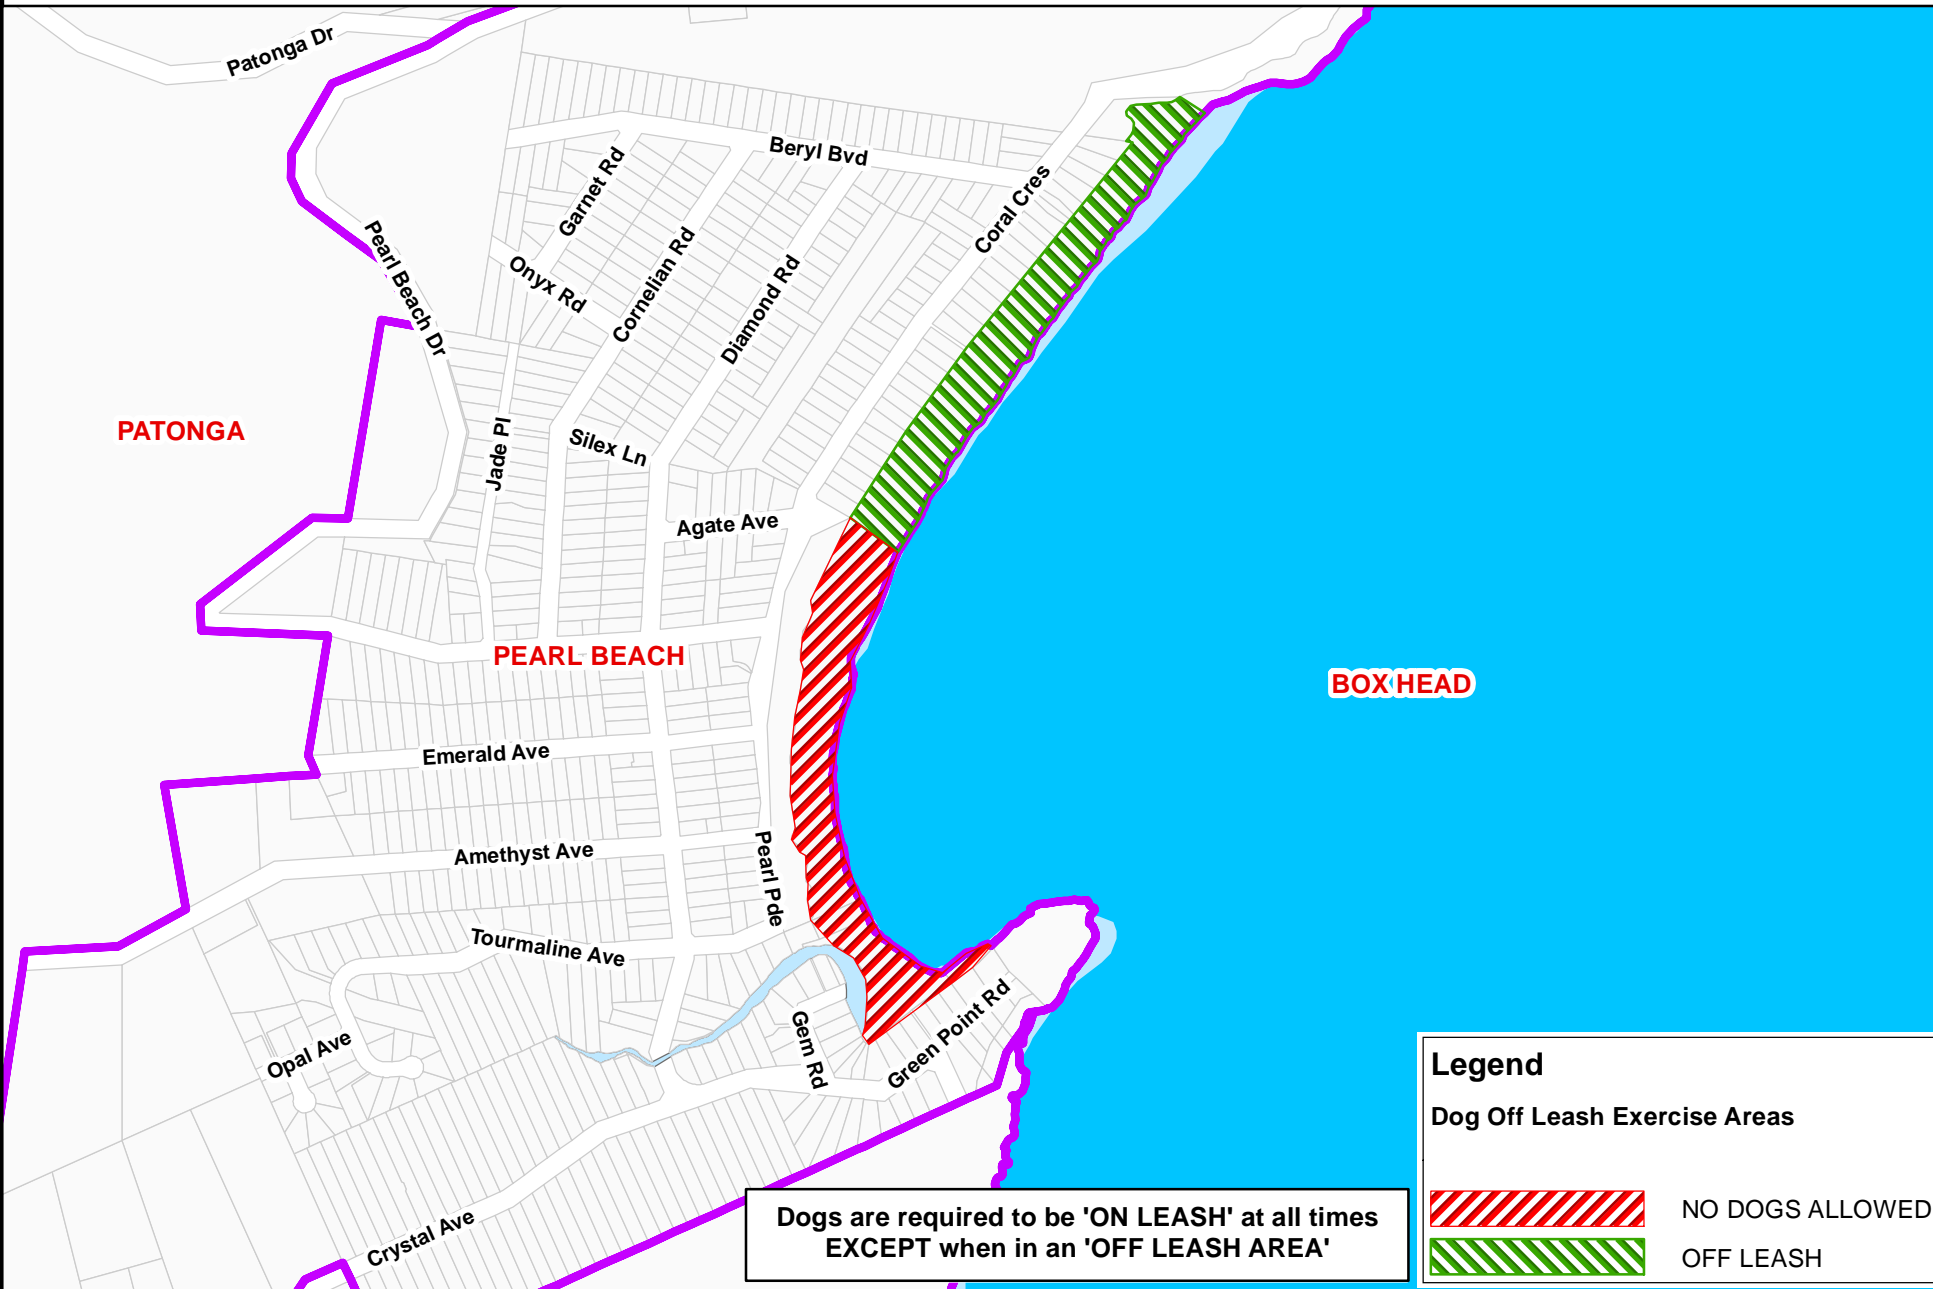

PEARL BEACH - DOG OFF LEASH EXERCISE AREAS

Dogs are required to be 'ON LEASH' at all times EXCEPT when in an 'OFF LEASH AREA'

Legend

Dog Off Leash Exercise Areas

	NO DOGS ALLOWED
	OFF LEASH

USERNAME: emerc

DISCLAIMER
 These maps have been compiled from various sources and the publisher and/or contributors accept no responsibility for any injury, loss or damage arising from the use, error or omission therein. While all care is taken to ensure a high degree of accuracy, users are invited to notify Councils GIS Section of any map discrepancies. No part of this map may be reproduced without prior written permission. ©2004 Land and Property Information, © 2011 Gosford City Council All Rights Reserved.

Date: January 2011
 Source: Gosford City Council
 Projection: GDA_1994_Transverse_Mercator; GCS_GDA_1994